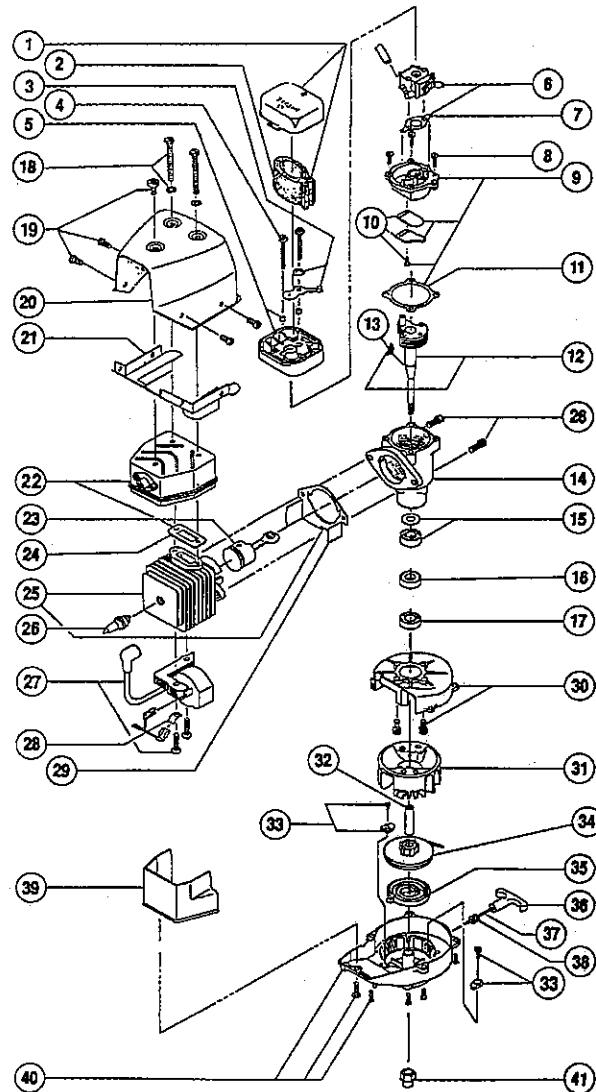

* not shown

The above part numbers are for serial numbers 206058151 and greater.

BLOWER PARTS - IDC 280

Item	Part No.	Description
1	683400	Trigger Assembly
2	147351	Primer Bulb and Hose Assembly
3	147356	Return Line Assembly
4	180000	Fuel Cap Assembly
5	147350	Complete Fuel Tank Assembly (includes items 3, 4 and 6)
6	147036	Fuel Line Assembly
7	180476	R.H. Engine Cover
8	147038	Switch and Lead Assembly
9	147039	Throttle Wire and Housing Assembly
10	147049	Mounting Screw Assembly
11	180477	L.H. Engine Cover
12	180058	Mounting Screw Assembly
13	180478	Upper Blower Housing
14	180469	Blower Tube W/Nozzle
15	180480	Blower Tube
16	180481	Clamp Assembly
17	147353	Impeller
18	147046	Mounting Bolt Assembly
19	180482	Lower Blower Housing
20	147049	Mounting Screw Assembly (qty. 12)
*	180483	Engine Cover Decal Kit